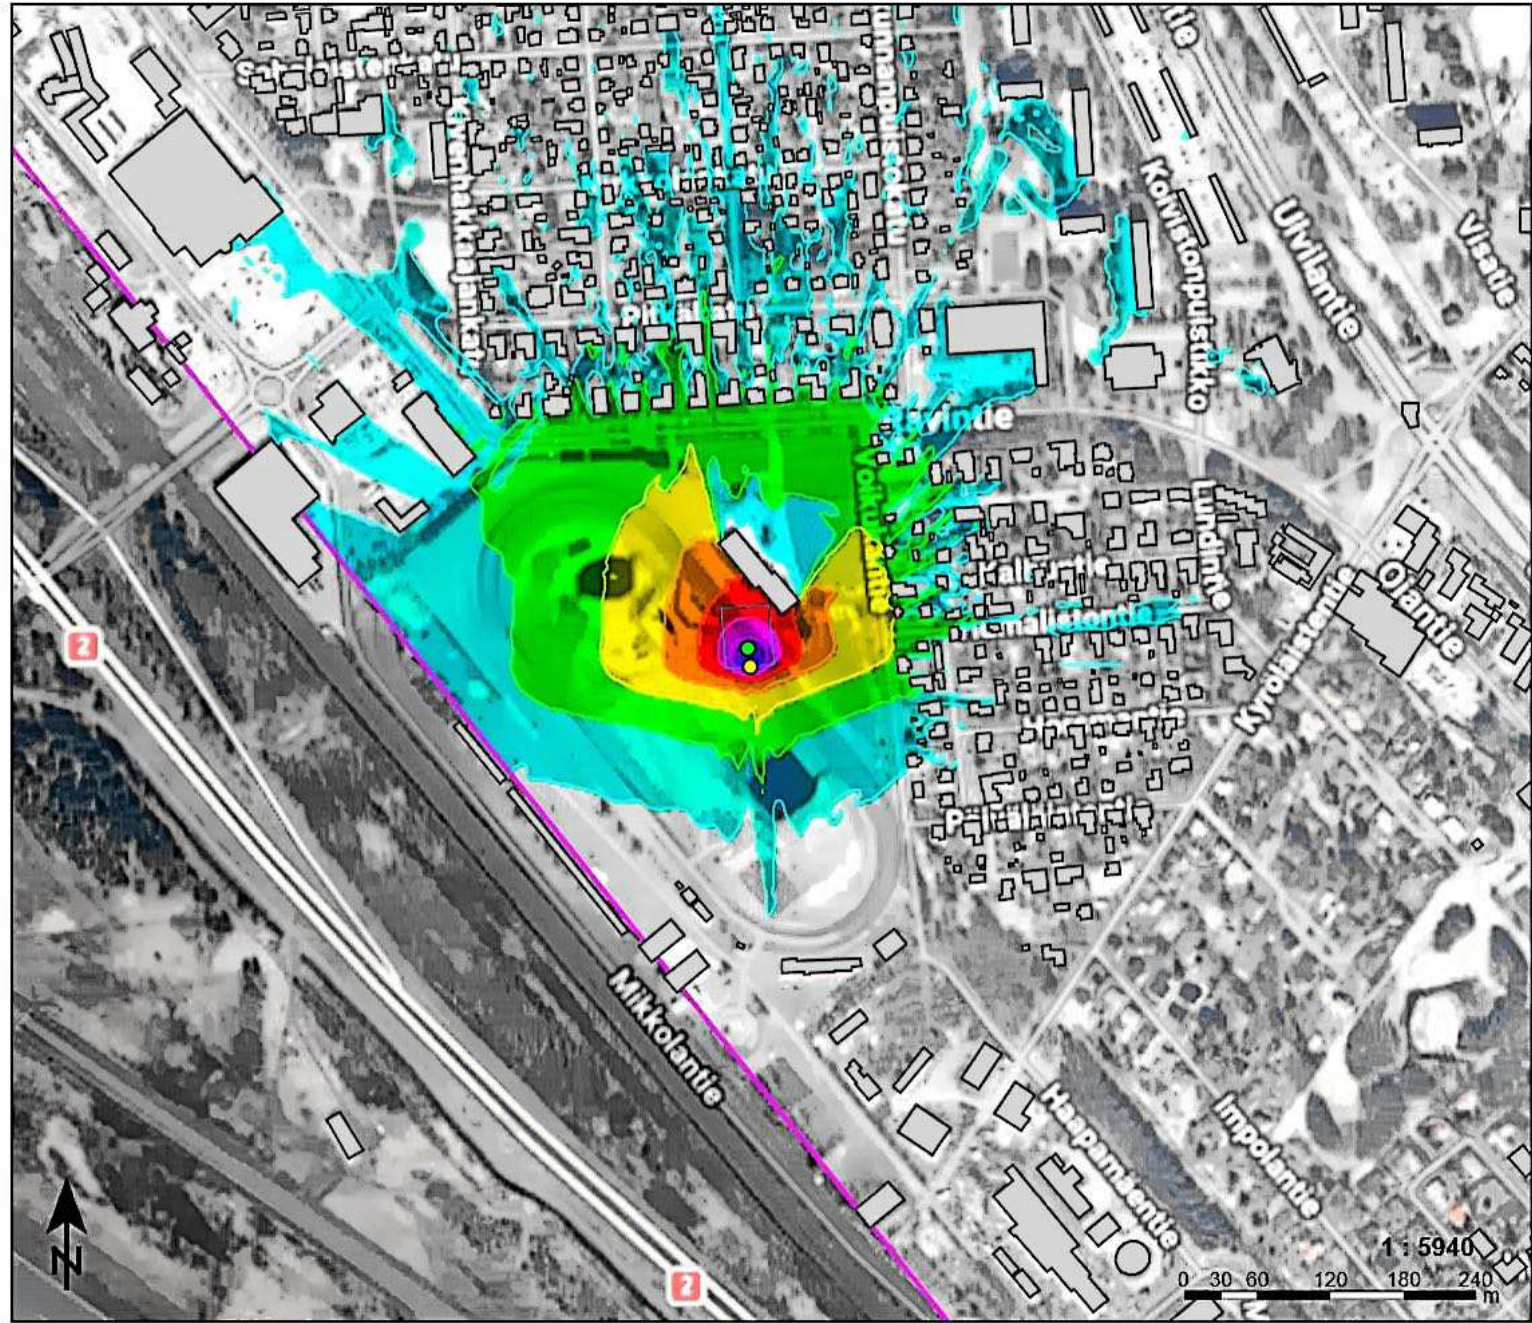

Stages with d&b audio systems:

Ravirata

Spectrum: Modern music
 SPL at calibration point: 100,0 dB(A)

Signs and symbols		Levels in dB(A)
	Building	> 95
	Calculation area	90 - 95
	Stage origin	85 - 90
	Calibration point	80 - 85
	Loudspeaker	75 - 80
	Audience area	70 - 75
		65 - 70
		60 - 65
		55 - 60
		< 55

Stages with d&b audio systems:

Ravirata

Spectrum: Modern music
 SPL at calibration point: 90,0 dB(A)

Signs and symbols	Levels in dB(A)
Building	> 95
Calculation area	90 - 95
Stage origin	85 - 90
Calibration point	80 - 85
Loudspeaker	75 - 80
Audience area	70 - 75
	65 - 70
	60 - 65
	55 - 60
	< 55