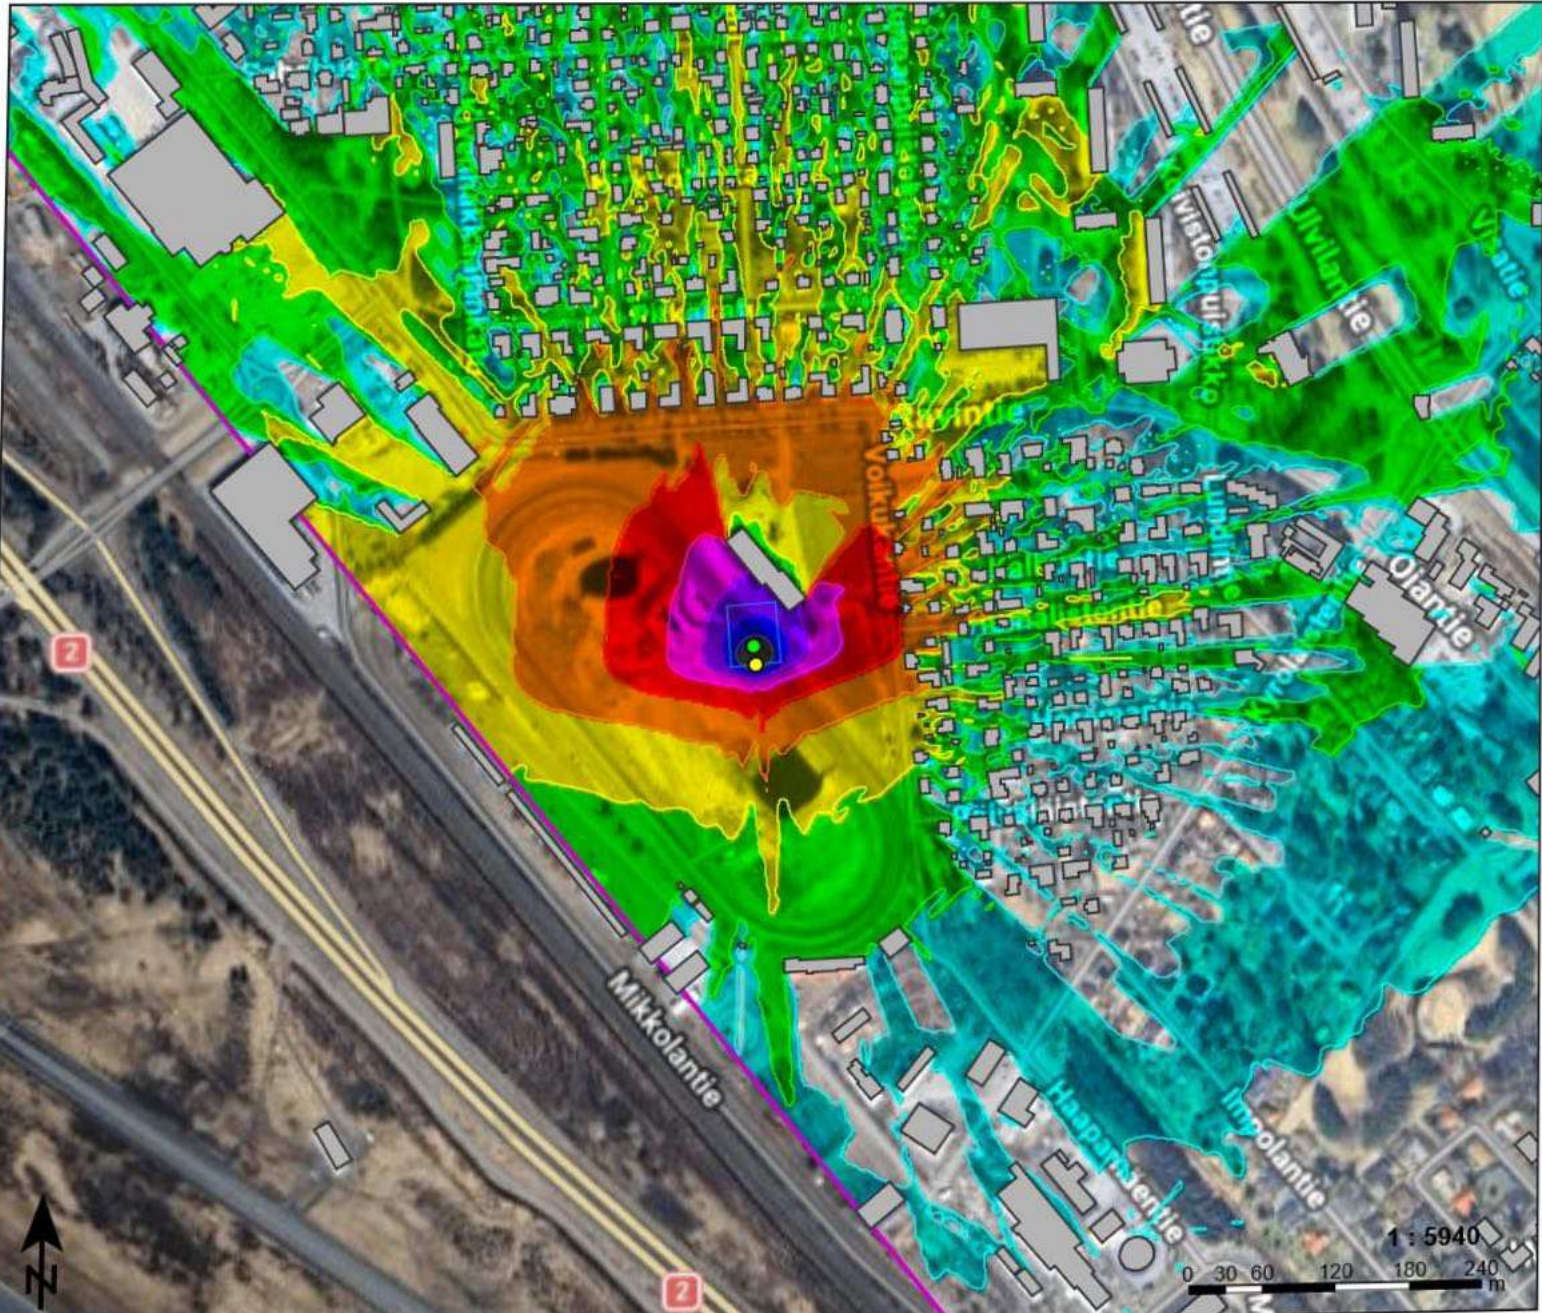

Stages with d&b audio systems:

Ravirata

Spectrum: Modern music
 SPL at calibration point: 100,0 dB(A)

Signs and symbols		Levels in dB(A)
	Building	> 95
	Calculation area	90 - 95
	Stage origin	85 - 90
	Calibration point	80 - 85
	Loudspeaker	75 - 80
	Audience area	70 - 75
		65 - 70
		60 - 65
		55 - 60
		< 55

Stages with d&b audio systems:

Ravirata

Spectrum: Modern music
 SPL at calibration point: 90,0 dB(A)

Signs and symbols	Levels in dB(A)
Building	> 95
Calculation area	90 - 95
Stage origin	85 - 90
Calibration point	80 - 85
Loudspeaker	75 - 80
Audience area	70 - 75
	65 - 70
	60 - 65
	55 - 60
	< 55