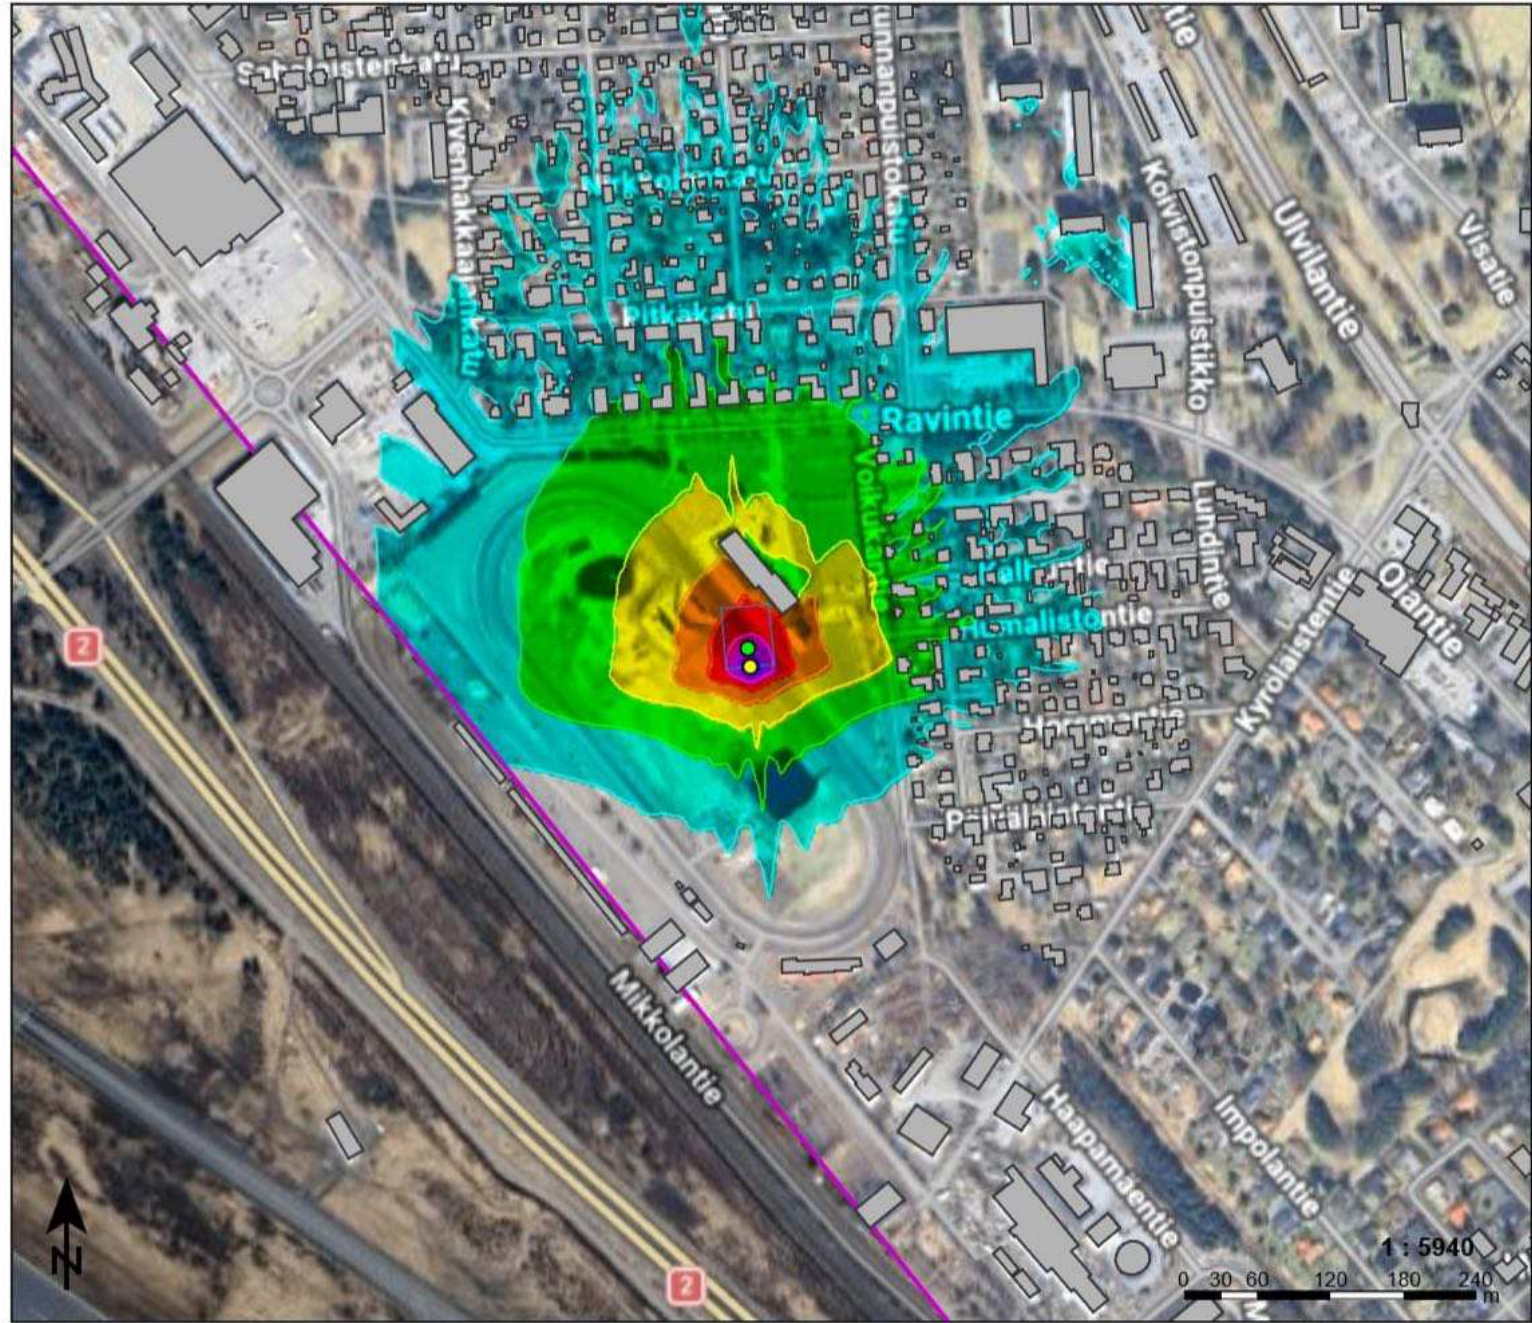

Stages with d&b audio systems:

Ravirata

Spectrum: Modern music
 SPL at calibration point: 100,0 dB(A)

Signs and symbols		Levels in dB(A)
	Building	> 95
	Calculation area	90 - 95
	Stage origin	85 - 90
	Calibration point	80 - 85
	Loudspeaker	75 - 80
	Audience area	70 - 75
		65 - 70
		60 - 65
		55 - 60
		< 55

Stages with d&b audio systems:

Ravirata

Spectrum: Modern music
 SPL at calibration point: 90,0 dB(A)

Signs and symbols	Levels in dB(A)
Building	> 95
Calculation area	90 - 95
Stage origin	85 - 90
Calibration point	80 - 85
Loudspeaker	75 - 80
Audience area	70 - 75
	65 - 70
	60 - 65
	55 - 60
	< 55